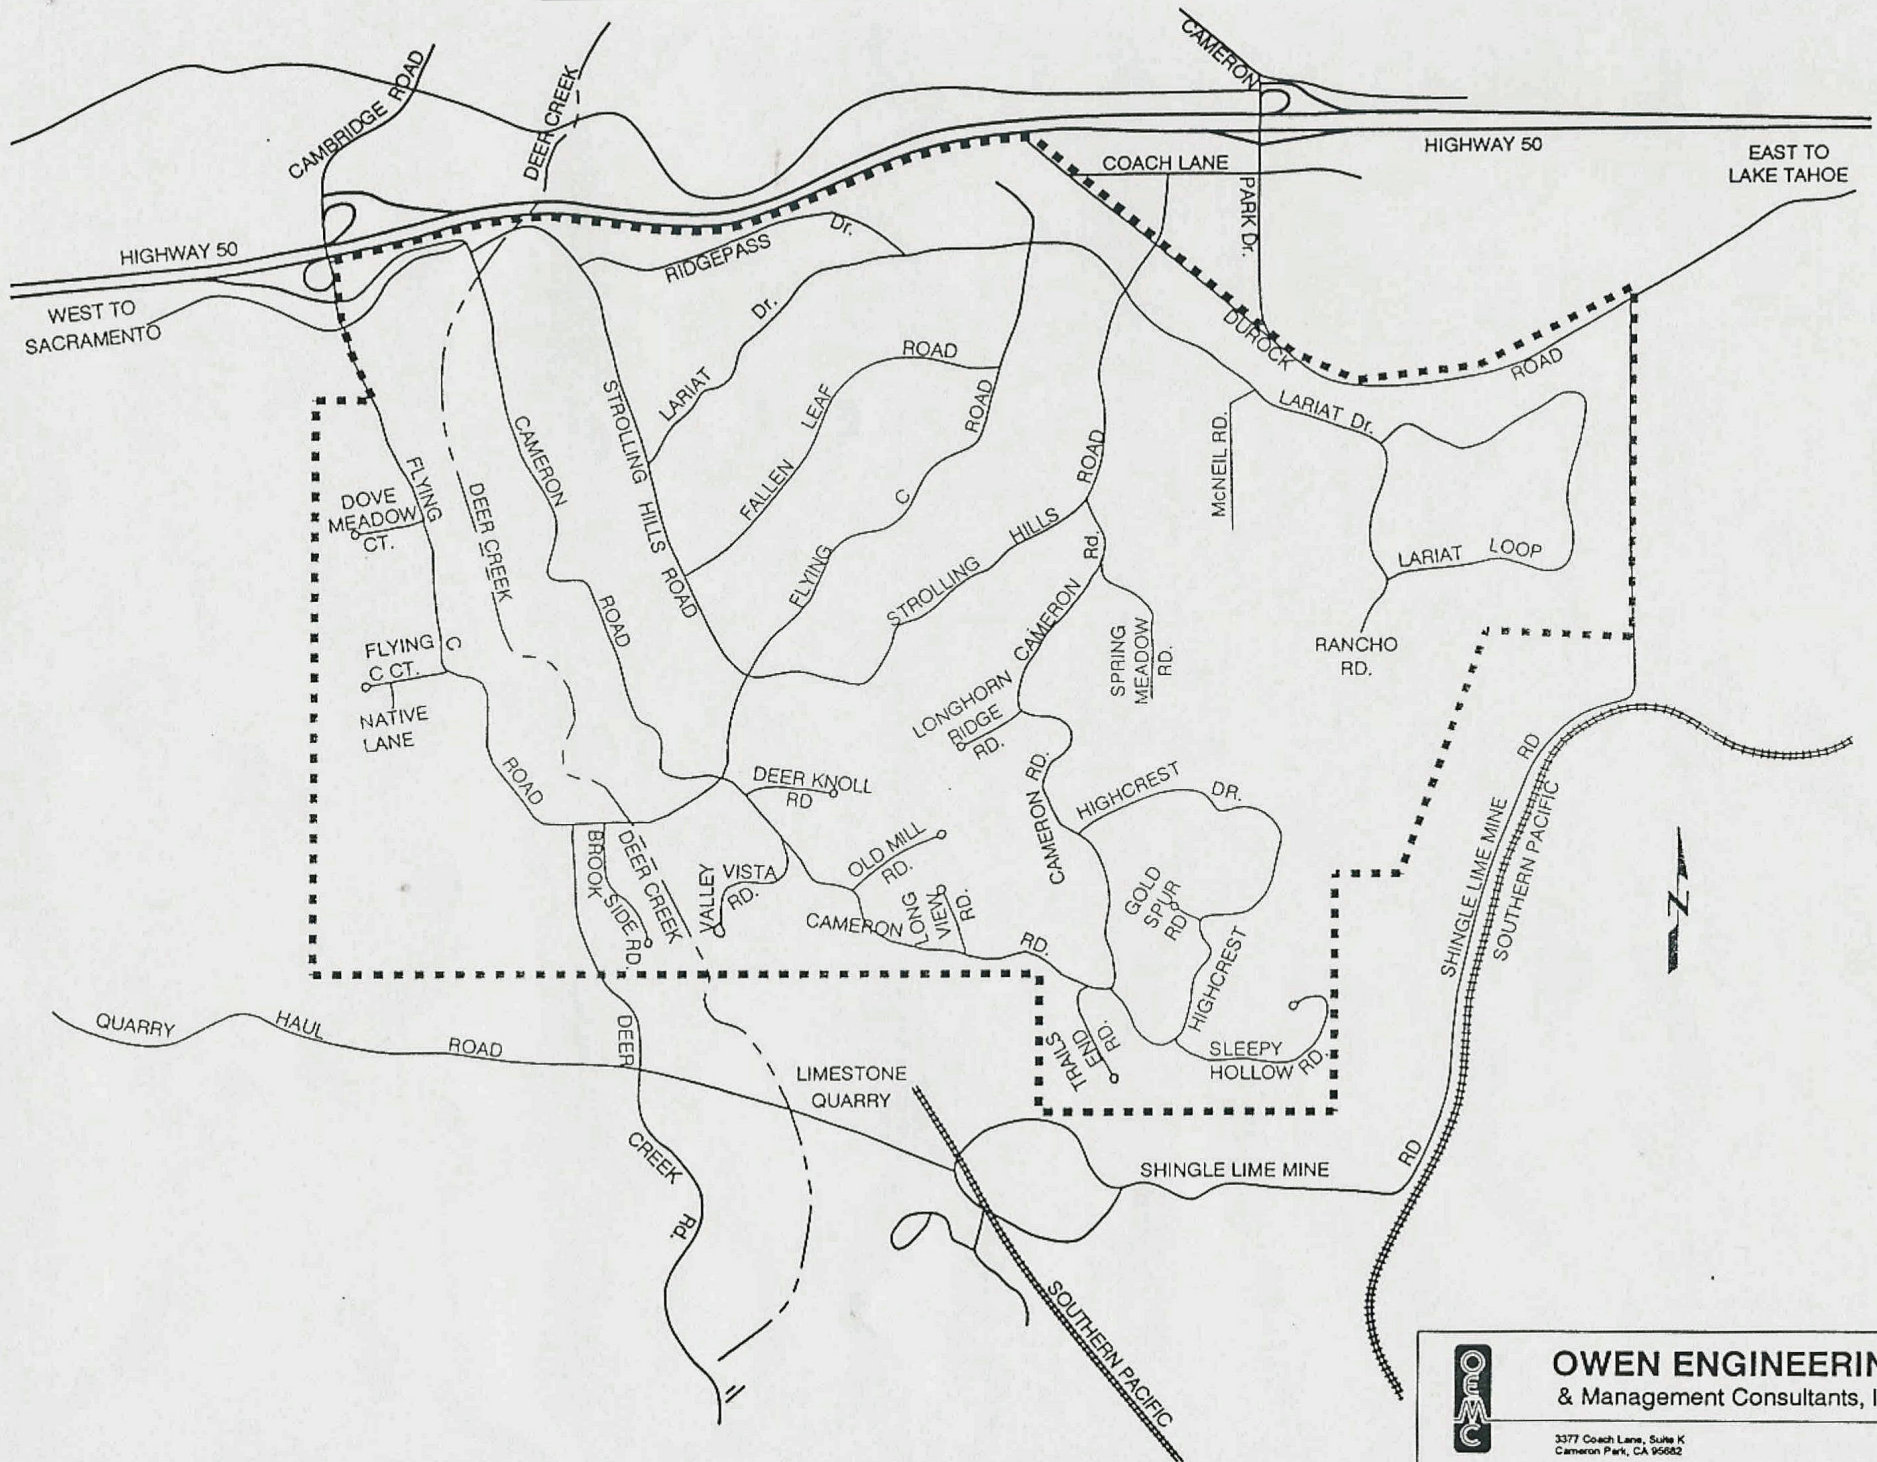

# Cameron Estates Map

Filename: Cameron Park Estates Map.dwg

**OWEN ENGINEERING**  
& Management Consultants, Inc.

3377 Coach Lane, Suite K  
Cameron Park, CA 95682